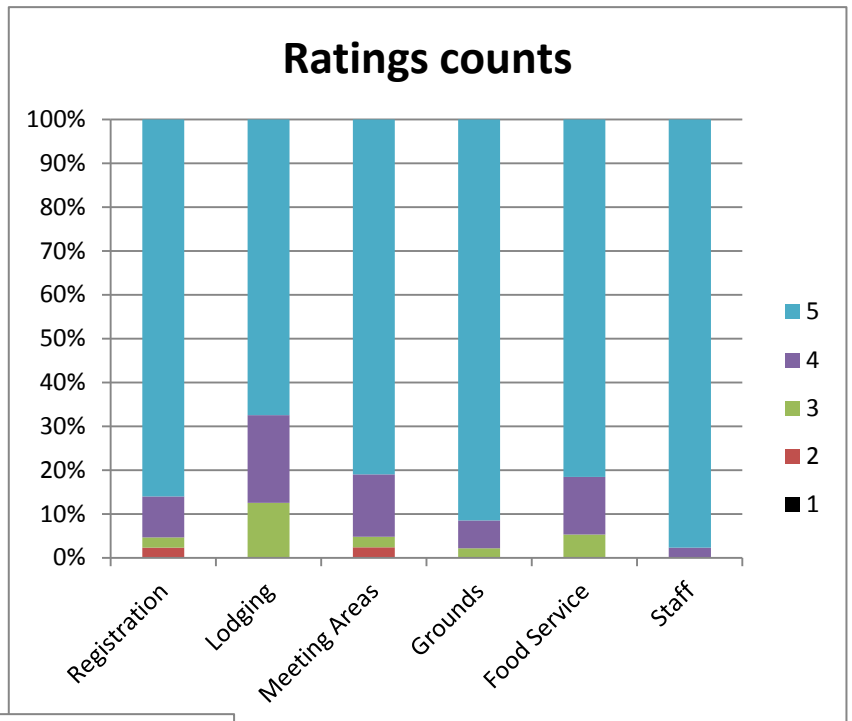

SKYLINE GUEST GROUPS

EVALUATIONS AND COMMENTS, 2012-2015

On a scale of 1-5,
how would you rate
these factors of
your Skyline
experience?

CAMPSKYLINE.ORG

HOW WOULD YOU DESCRIBE SKYLINE TO OTHERS?

- An awesome place to go
- Clean, beautiful site, friendly staff
- Fabulous
- Excellent camp
- Wonderful
- Beautiful grounds, clean and comfortable facilities, delicious meals and friendly, helpful staff
- Wonderful environment. Very inviting. Clean and friendly staff too.
- The place you want for whatever you're doing
- The staff is very accomodating and the grounds magnificent
- great
- Excellent people and environment
- Welcoming, very adequate
- A perfect place for a family to join with each other and enjoy the beautiful setting
- It is a lovely natural setting with great walking opaths and a full/broad selection of activities.
- Great facility, awesome food & wonderful service.
- Peaceful retreat location
- Very friendly
- Wonderful staff - had fun despite the weather.
- A fantastic, beautiful retreat center with all your needs met for a wonderful get away week or weekend.
- Great food, beautiful grounds, very helpful staff.
- Perfect place for any event
- Kind and accomodating staff! Beautiful grounds! Delcious meals!
- Rustic retreat center and staff.
- Yes
- Greta Friendly place.
- Natural, Comfortable, Beautiful
- No fuss no mus
- Serene, beautiful, genuinely caring staff, perfect!
- Have encouraged others already
- Beautiful camping grounds, friendly staff members
- We love Skyline!
- Warm and friendly staff, clean facilities and beautiful grounds. Food is wonderful, too.
- Heaven on Earth, would say that they are very accomodating, easy to work with, and a fun, relaxing place to stay.
- Very clean, nice facility
- Beautiful grounds, friendly professional staff great food
- Rustic and dated yet beautiful grounds and peaceful
- Beautiful grounds, friendly professional staff, great food.
- Excellent facility. The service provided by Erin and the staff was terrific
- The activities built group cooperation and skills, it brought the students a greater sense of the natural world.