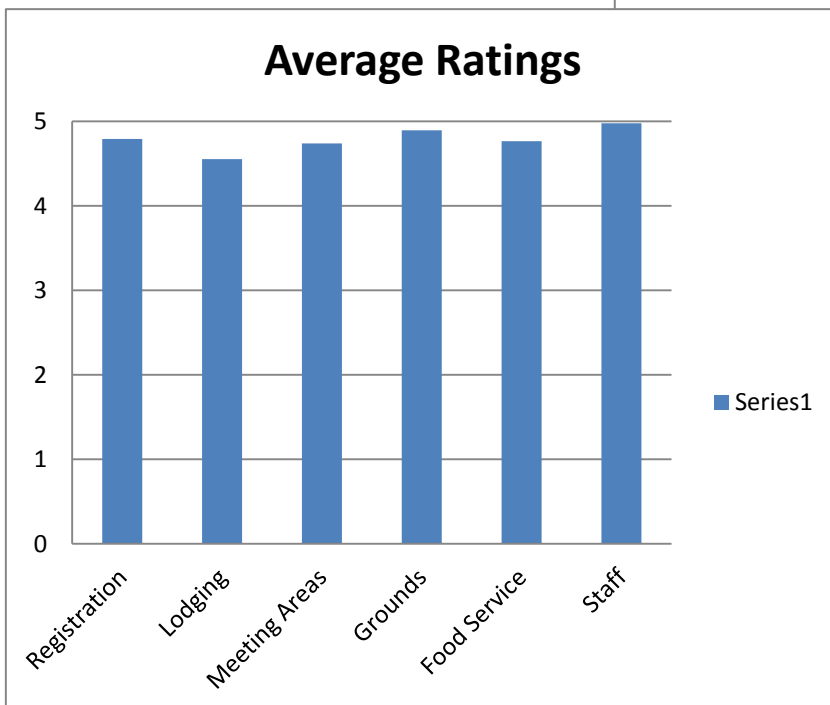

SKYLINE GUEST GROUPS

EVALUATIONS AND COMMENTS, 2012-2015

On a scale of 1-5,
how would you rate
these factors of
your Skyline
experience?

CAMPSKYLINE.ORG

HOW WOULD YOU DESCRIBE SKYLINE TO OTHERS?

- An awesome place to go
- Clean, beautiful site, friendly staff
- Fabulous
- Excellent camp
- Wonderful
- Beautiful grounds, clean and comfortable facilities, delicious meals and friendly, helpful staff
- Wonderful environment. Very inviting. Clean and friendly staff too.
- The place you want for whatever you're doing
- The staff is very accomodating and the grounds magnificent
- great
- Excellent people and environment
- Welcoming, very adequate
- A perfect place for a family to join with each other and enjoy the beautiful setting
- It is a lovely natural setting with great walking opaths and a full/broad selection of activities.
- Great facility, awesome food & wonderful service.
- Peaceful retreat location
- Very friendly
- Wonderful staff - had fun despite the weather.
- A fantastic, beautiful retreat center with all your needs met for a wonderful get away week or weekend.
- Great food, beautiful grounds, very helpful staff.
- Perfect place for any event
- Kind and accomodating staff! Beautiful grounds! Delcious meals!
- Rustic retreat center and staff.
- Yes
- Greta Friendly place.
- Natural, Comfortable, Beautiful
- No fuss no mus
- Serene, beautiful, genuinely caring staff, perfect!
- Have encouraged others already
- Beautiful camping grounds, friendly staff members
- We love Skyline!
- Warm and friendly staff, clean facilities and beautiful grounds. Food is wonderful, too.
- Heaven on Earth, would say that they are very accomodating, easy to work with, and a fun, relaxing place to stay.
- Very clean, nice facility
- Beautiful grounds, friendly professional staff great food
- Rustic and dated yet beautiful grounds and peaceful
- Beautiful grounds, friendly professional staff, great food.
- Excellent facility. The service provided by Erin and the staff was terrific
- The activities built group cooperation and skills, it brought the students a greater sense of the natural world.